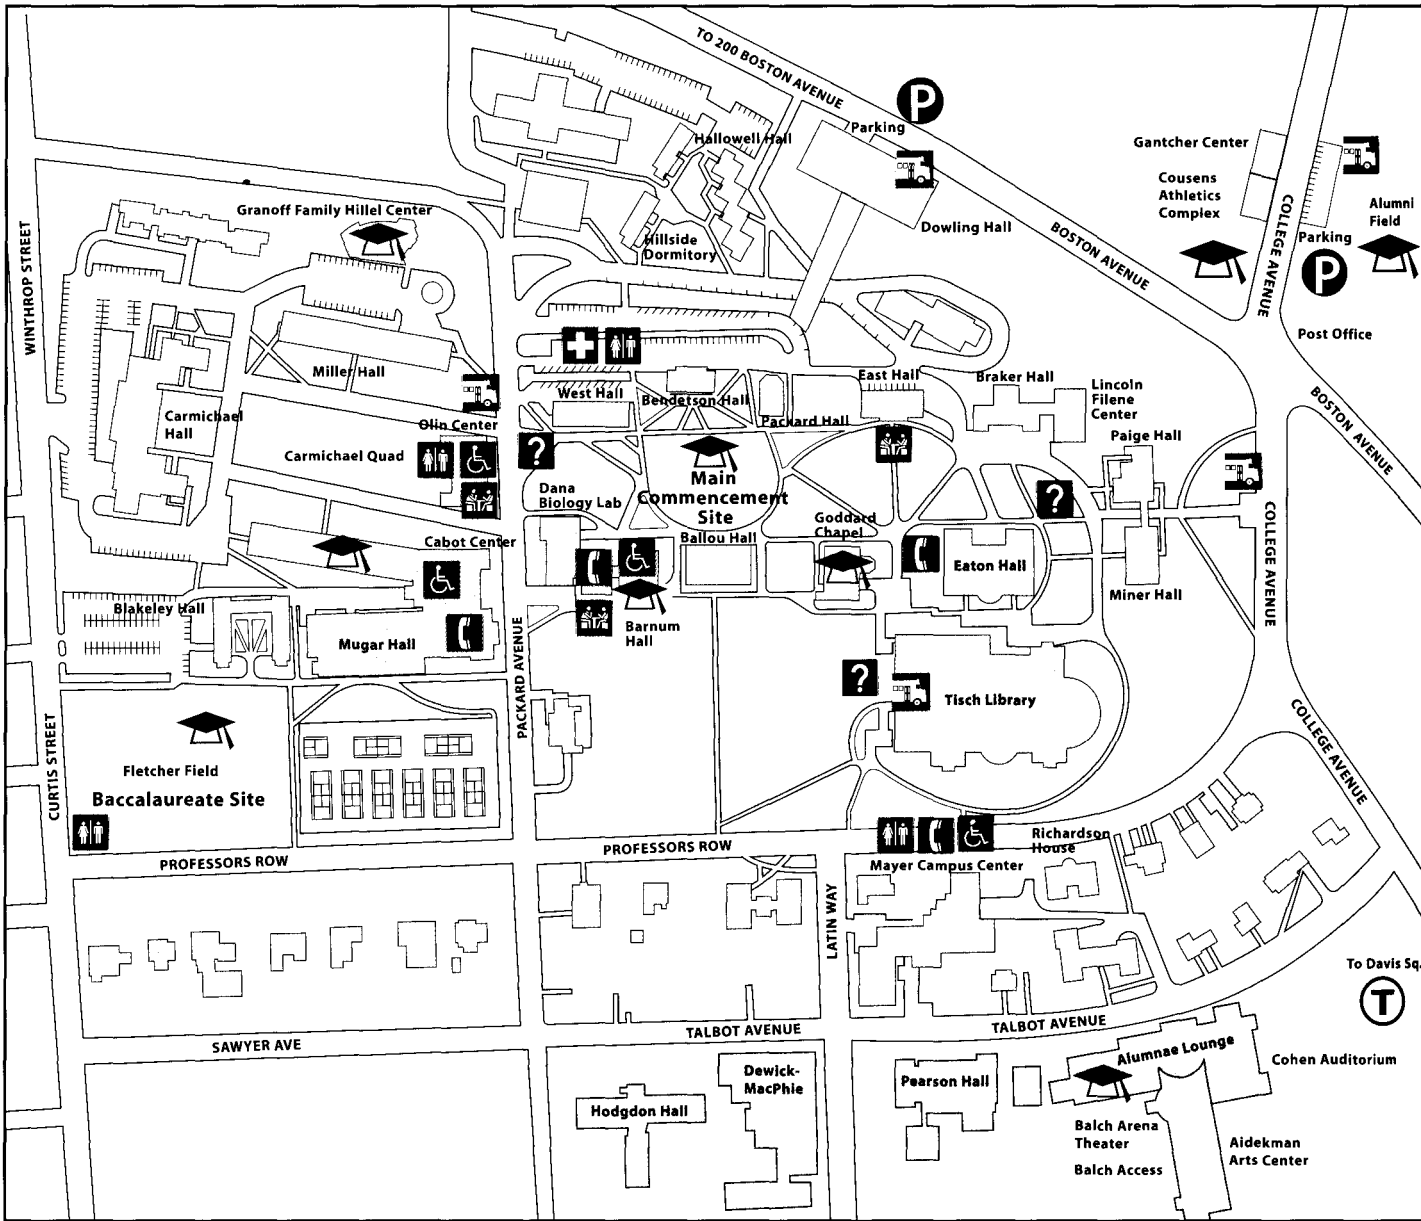

## Key to service locations

- |  |                      |   |   |                                      |   |
|--|----------------------|---|---|--------------------------------------|---|
|  | <b>First Aid</b>     | Behind West Hall, Health Service  |  | <b>Rest Rooms for the disabled</b>   | Cabot Center, Barnum Hall, Olin Center, Mayer Campus Center, Aidekman Arts Center |
|  | <b>Rest Rooms</b>    | Behind West Hall, in front of the tennis courts on Packard Avenue, and at the Mayer Campus Center |  | <b>General Rest Area</b>             | East Hall, Olin Center, Barnum Hall   |
|  | <b>Telephones</b>    | See map   |  | <b>Information Booths</b>            | Packard Avenue in front of West Hall, near Eaton Hall, in front of Tisch Library  |
|  | <b>Shuttle Stops</b> | See map   |  | <b>Graduation Ceremony Locations</b> |   |